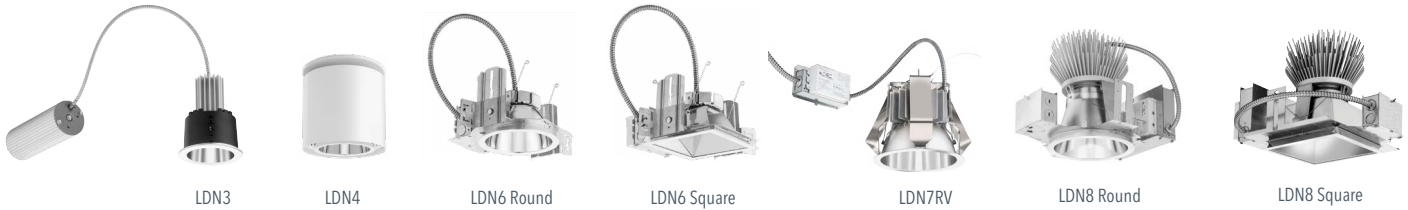

Lithonia Lighting® LDN Ceiling Light Crossover

The LDN family offers the best value in recessed downlighting solutions. With LED as the primary source in most downlights today, it's useful to understand typical LED lumen packages compared to traditional source lumen outputs. This ceiling height crossover is a quick reference flyer.

Lumens	Metal Halide	CFL	Incandescent	LED Wattage	LDN
Ceiling Height: 60' & Above				265W 178W 143W	LDN8 LDN8RV LDN9RV LDN10RV
20,000 lumens 15,000 lumens 12,000 lumens	400W 320W 250W				
Ceiling Height: 40'-60'				116W 91W	LDN8 LDN8RV LDN9RV LDN10RV
10,000 lumens 8,000 lumens	175W 150W				
Ceiling Height: 30'-40'				70W 55W 44W 37W	LDN6 LDN8 LDN6RV LDN7RV LDN8RV LDN9RV LDN10RV
6,000 lumens 5,000 lumens 4,000 lumens 3,000 lumens	100W 70W	2/57W 3/42W 2/42W 3/32W 3/26W	300W BR40		
Ceiling Height: 20'-30'				29W 23W	LDN4 LDN6 LDN8 LDN4RV LDN6RV LDN7RV LDN8RV LDN9RV LDN10RV
2,500 lumens 2,000 lumens	70W	2/32W 1/57W 1/42W 2/26W	200W A21		
Ceiling Height: 8'-20'				19W 12W 7W	LDN3 LDN4 LDN6 LDN8 LDN4RV LDN6RV LDN7RV LDN8RV LDN9RV LDN10RV
1,500 lumens 1,000 lumens 500 lumens	50W	32W 26W 18W	150W A21 120W BR40 65W BR30		