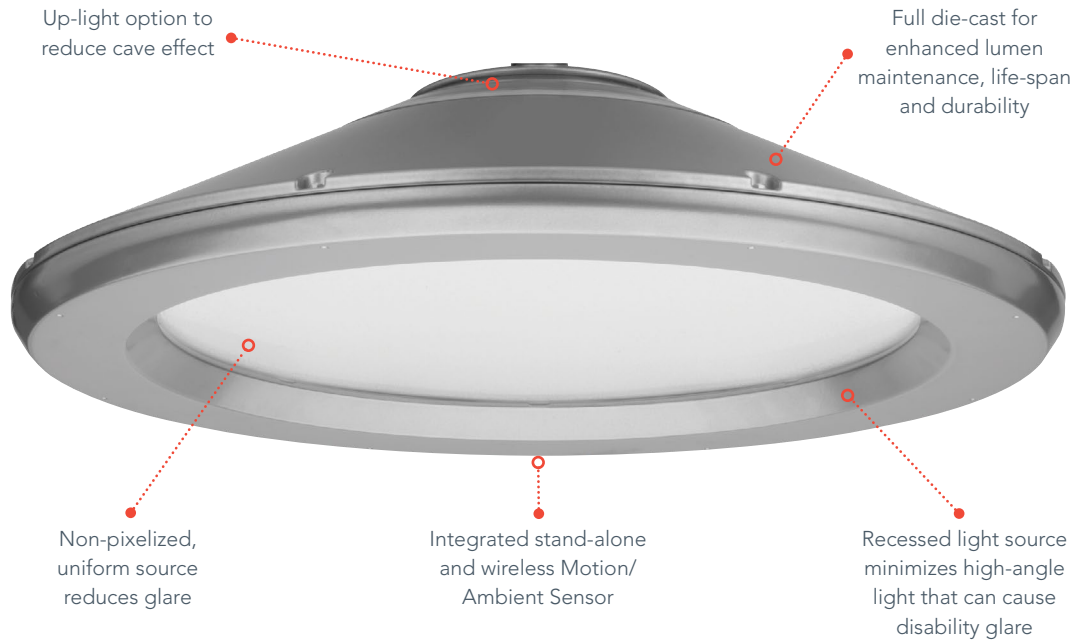

VCPG LED Visually Comfortable Parking Garage Luminaire

	VCPG LED P1	VCPG LED P2	VCPG LED P3	VCPG LED P4	VCPG LED P5	VCPG LED P6	VCPG LED P7
Lumens (4000KT5M)	3,856	4,928	6,253	7,958	10,970	13,865	16,691
Watts	27W	34W	43W	56W	82W	108W	124W
LPW	145	145	144	141	134	129	135