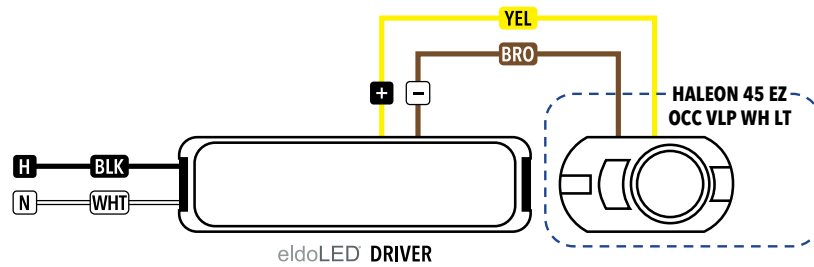

Embedded Occupancy Sensors Wiring Diagrams

LINE VOLTAGE SNAP-FIT

LINE VOLTAGE 2-POLE EMBEDDED SMALL BOX

LOW VOLTAGE HIGH/LOW OPERATION EMBEDDED

LOW VOLTAGE HIGH/LOW OPERATION SNAP-FIT

HALEON eIdoLED (EZ) DRIVER COMPATIBILITY

- Flash programming with Sensor Switch VLP App

VERTEX eIdoLED (EZ) DRIVER COMPATIBILITY

- Flash programming with Sensor Switch VLP App