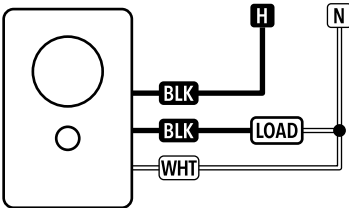

Embedded Occupancy Sensors Wiring Diagrams

LINE VOLTAGE SNAP-FIT

LINE VOLTAGE 2-POLE EMBEDDED SMALL BOX

LOW VOLTAGE HIGH/LOW OPERATION EMBEDDED

LOW VOLTAGE HIGH/LOW OPERATION SNAP-FIT

HALEON eIdoLED (EZ) DRIVER COMPATIBILITY

- Flash programming with Sensor Switch VLP App

VERTEX eIdoLED (EZ) DRIVER COMPATIBILITY

- Flash programming with Sensor Switch VLP App