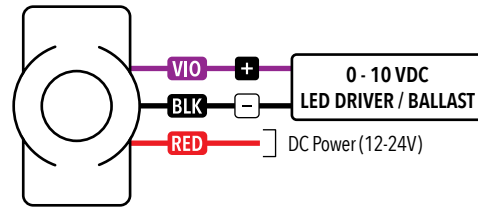

Embedded Occupancy Sensors Wiring Diagrams

LINE VOLTAGE SNAP-FIT

LINE VOLTAGE 2-POLE EMBEDDED SMALL BOX

LOW VOLTAGE HIGH/LOW OPERATION EMBEDDED

LOW VOLTAGE HIGH/LOW OPERATION SNAP-FIT

HALEON eIdoLED (EZ) DRIVER COMPATIBILITY

- Flash programming with Sensor Switch VLP App

VERTEX eIdoLED (EZ) DRIVER COMPATIBILITY

- Flash programming with Sensor Switch VLP App