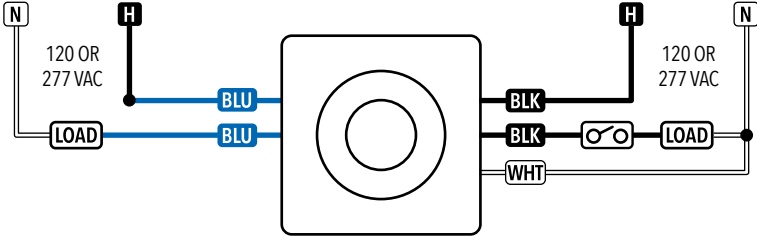

Embedded Occupancy Sensors Wiring Diagrams

LINE VOLTAGE SNAP-FIT

LINE VOLTAGE 2-POLE EMBEDDED SMALL BOX

LOW VOLTAGE HIGH/LOW OPERATION EMBEDDED

LOW VOLTAGE HIGH/LOW OPERATION SNAP-FIT

HALEON eIdoLED (EZ) DRIVER COMPATIBILITY

- Flash programming with Sensor Switch VLP App

VERTEX eIdoLED (EZ) DRIVER COMPATIBILITY

- Flash programming with Sensor Switch VLP App