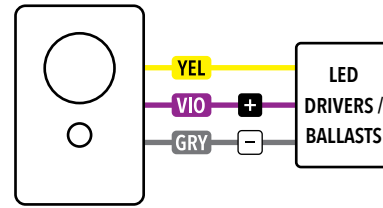

Embedded Occupancy Sensors Wiring Diagrams

LINE VOLTAGE SNAP-FIT

LINE VOLTAGE 2-POLE EMBEDDED SMALL BOX

LOW VOLTAGE HIGH/LOW OPERATION EMBEDDED

LOW VOLTAGE HIGH/LOW OPERATION SNAP-FIT

HALEON eIdoLED (EZ) DRIVER COMPATIBILITY

- Flash programming with Sensor Switch VLP App

VERTEX eIdoLED (EZ) DRIVER COMPATIBILITY

- Flash programming with Sensor Switch VLP App