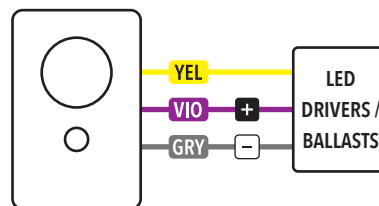

Embedded Occupancy Sensors Wiring Diagrams

LINE VOLTAGE SNAP-FIT

LOW VOLTAGE HIGH/LOW OPERATION SNAP-FIT

LOW VOLTAGE HIGH/LOW
OPERATION EMBEDDED

LINE VOLTAGE 2-POLE EMBEDDED
SMALL BOX