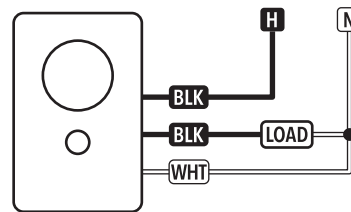

Embedded Occupancy Sensors Wiring Diagrams

LINE VOLTAGE SNAP-FIT

LOW VOLTAGE HIGH/LOW OPERATION SNAP-FIT

LOW VOLTAGE HIGH/LOW
OPERATION EMBEDDED

LINE VOLTAGE 2-POLE EMBEDDED
SMALL BOX