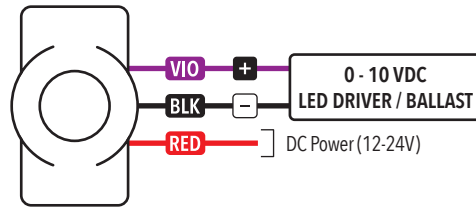

Embedded Occupancy Sensors Wiring Diagrams

LINE VOLTAGE SNAP-FIT

LOW VOLTAGE HIGH/LOW OPERATION SNAP-FIT

LOW VOLTAGE HIGH/LOW
OPERATION EMBEDDED

LINE VOLTAGE 2-POLE EMBEDDED
SMALL BOX