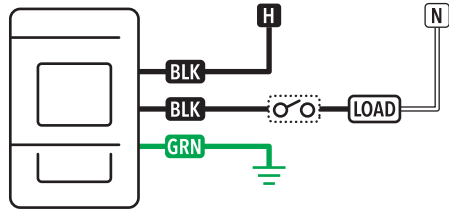

# Wall Mount Sensors Wiring Diagrams

## LINE VOLTAGE SENSORS: 2-POLE

LINE VOLTAGE SENSORS W/ GROUND

LINE VOLTAGE SENSORS W/ NEUTRAL