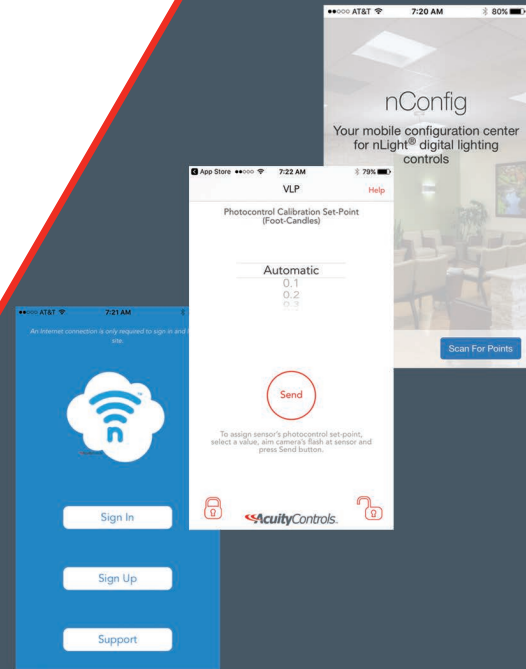

Acuity Controls Simple Solutions

Wondering what Acuity Controls option is best for your project? We've broken down our top controls options with Smartphone app programming for you. Choose your controls based on Equipment, Installation, Configuration, and Application Type.

	Features	Sensor Switch® (VLP App)	nLight® AIR (Clarity App)	nLight (nConfig App)
Equipment	Line-Voltage Photocell Devices	■		
	Line-Voltage Occupancy Devices	■		
	Battery-Powered Wall Switches		■	
	Sensor-Integrated Fixtures	■	■	■
	Low-Voltage Switches	■		■
	Power/Relay Packs			■
	Low-Voltage Sensors			■
Installation	Traditional Wiring / Switching	■		
	Communication Over Cat5			■
	Wireless Communication		■	
Configuration	Push Button Programming	■		■
	App-Based Occupancy Setup	■	■	■
	App-Based Daylighting Calibration	■	■	■
	App-Based Device Grouping		■	■
	App-Based Trim Level Adjustments	■	■	■
	App-Based Scene Programming			■
Typical Applications	Closets	■		
	Restroom	■		
	Private office	■	■	■
	Classrooms		■	■
	Open office		■	■
	Code Compliant	■	■	■