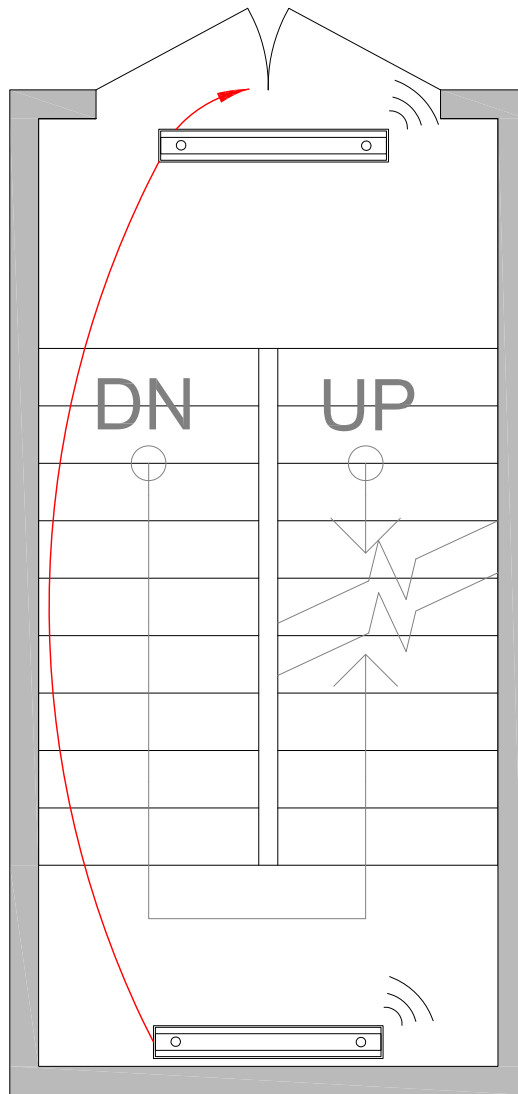

STAIRWELL WITH XPoint WIRELESS ENABLED FIXTURES

DIAGRAM LEGEND

BILL OF MATERIAL

QTY	PRODUCT #	DESCRIPTION
2	WL4 SERIES	XPOINT ENABLED FIXTURE WITH OCCUPANCY SENSOR & 20%-90% LIGHT LEVELS WITH LUMEN MAINTENANCE
1	XPA GATEWAY	xPoint WIRELESS GATEWAY