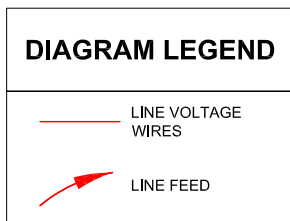

PARKING GARAGE WIRELESS

BILL OF MATERIAL		
QTY	PRODUCT #	DESCRIPTION
17	VARIES	XPOINT WIRELESS 0-10V DIMMING FIXTURE WITH INTEGRAL OCCUPANCY SENSOR & PHOTOCELL
2	RS CCS BWH	ANALOG ROCKER SWITCH ON/OFF & RAISE/LOWER
1	XPA WCI	WALL CONTROL INTERFACE
1	XPA GATEWAY	xPoint WIRELESS GATEWAY