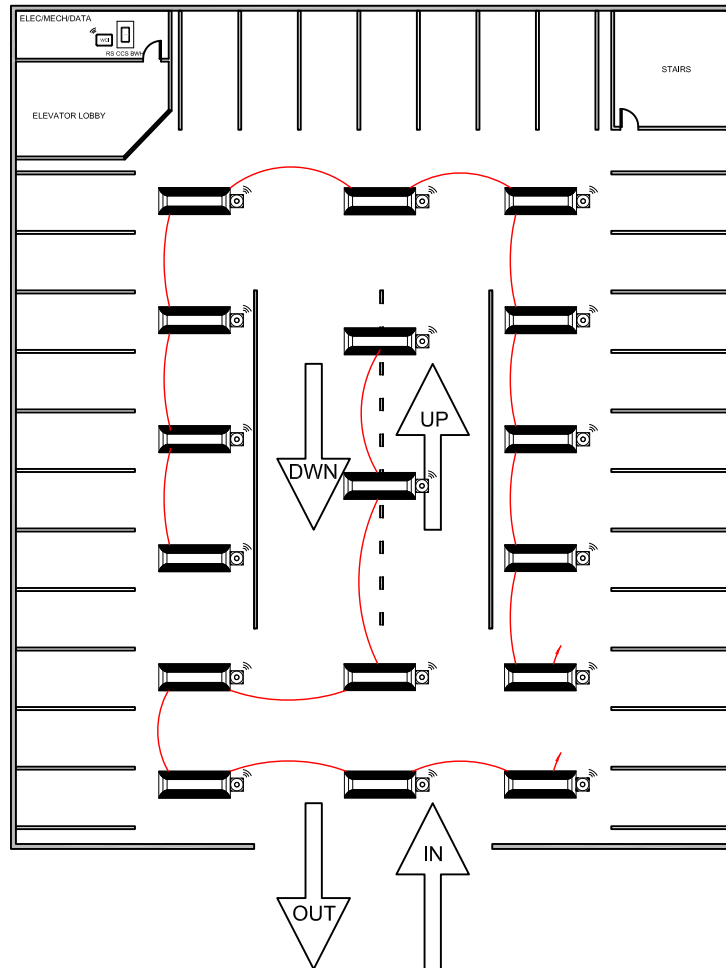

PARKING GARAGE WIRELESS

BILL OF MATERIAL		
QTY	PRODUCT #	DESCRIPTION
17	VARIES	XPOINT WIRELESS 0-10V DIMMING FIXTURE WITH INTEGRAL OCCUPANCY SENSOR & PHOTOCELL
2	RS CCS BWH	ANALOG ROCKER SWITCH ON/OFF & RAISE/LOWER
1	XPA WCI	WALL CONTROL INTERFACE
1	XPA GATEWAY	xPoint WIRELESS GATEWAY