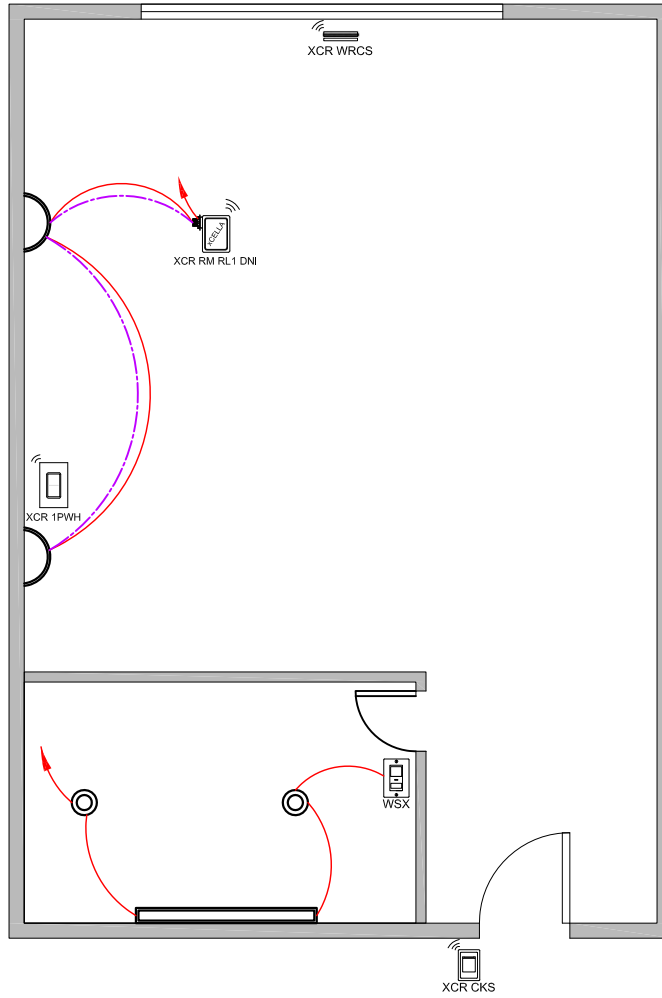

HOTEL ROOM WITH 0-10V DIMMING FIXTURES

BILL OF MATERIAL		
QTY	PRODUCT #	DESCRIPTION
1	XCR RM RL1 DNI	WIRELESS LOAD CONTROLLER SWITCHING & 0-10V DIMMING
1	XCR CKS	WIRELESS KEY CARD SWITCH
1	XCR 1PWH	WIRELESS ROCKER SWITCH ON/OFF & RAISE/LOWER
1	XCR WRCS	WIRELESS WINDOW SWITCH SENSOR
1	WSX PDT	LINE VOLTAGE DUAL TECH WALL OCCUPANCY SWITCH