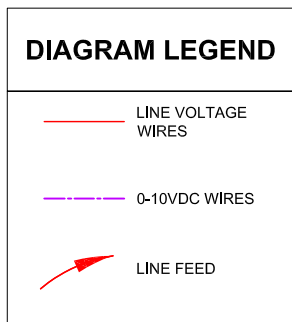

HOTEL ROOM WITH 0-10V DIMMING FIXTURES

BILL OF MATERIAL		
QTY	PRODUCT #	DESCRIPTION
1	XCR RM RL1 DNI	WIRELESS LOAD CONTROLLER SWITCHING & 0-10V DIMMING
1	XCR CKS	WIRELESS KEY CARD SWITCH
1	XCR 1PWH	WIRELESS ROCKER SWITCH ON/OFF & RAISE/LOWER
1	XCR WRCS	WIRELESS WINDOW SWITCH SENSOR
1	WSX PDT	LINE VOLTAGE DUAL TECH WALL OCCUPANCY SWITCH