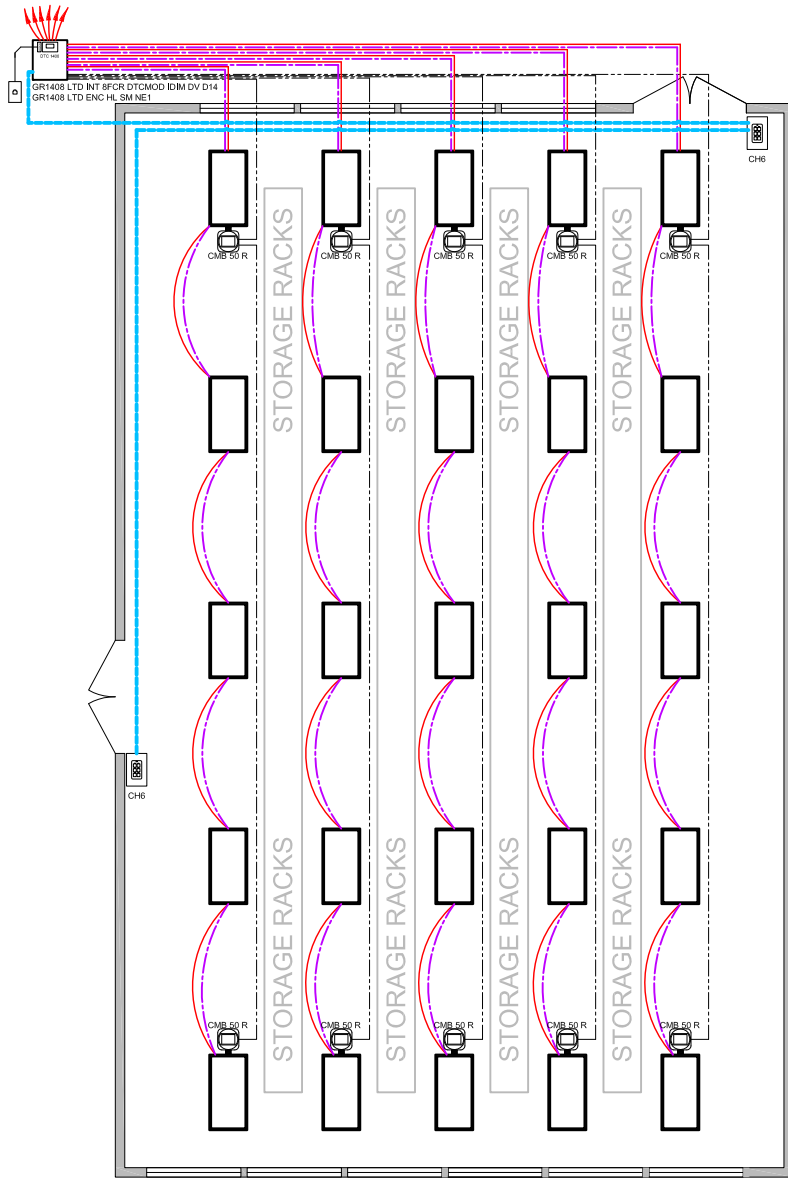

## WAREHOUSE - BLUE BOX LTD SOLUTION

**DIAGRAM LEGEND**

- CAT-5e CABLE
- LINE VOLTAGE WIRES
- - - 0-10VDC WIRES
- ↗ LINE FEED
- - - - CLASS II LOW VOLTAGE

**BILL OF MATERIAL**

QTY	PRODUCT #	DESCRIPTION
1	GR1408 LTD INT 8FCR DTCMOD IDIM DV D14 GR1408 LTD ENC HL SM NE1	BLUE BOX LTD 8 AND ENCLOSURE. WITH (8) RELAYS, (8) 0-10V OUTPUTS, (4) PHOTOCELL INPUTS
2	CH6 BWH PWH	6 BUTTON SCENE CONTROL MASTER ON/OFF RAISE/LOWER.
10	CMB 50 R	DUAL TECHNOLOGY OCCUPANCY SENSOR WITH DRY CONTACT CLOSURE