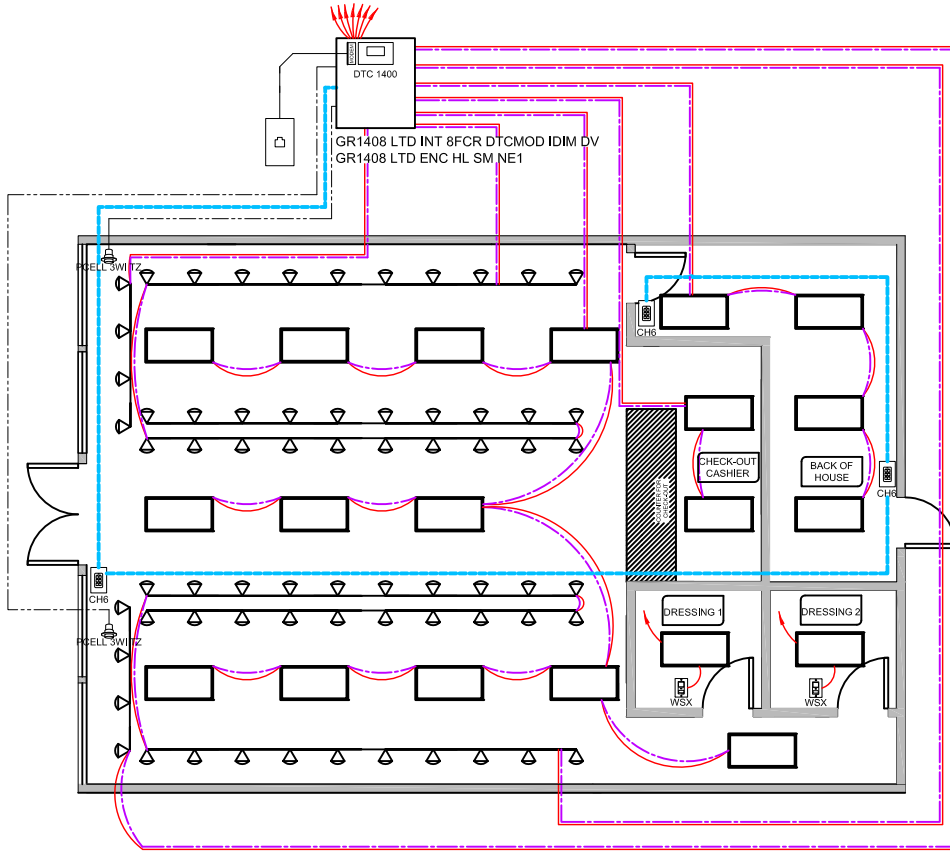

RETAIL SPACE WITH BLUE BOX LTD

DIAGRAM LEGEND

- CAT-5e CABLE
- LINE VOLTAGE WIRES
- - - - 0-10VDC WIRES
- ↗ LINE FEED
- CLASS II LOW VOLTAGE

BILL OF MATERIAL

QTY	PRODUCT #	DESCRIPTION
1	GR1408 LTD INT 8FCR DTCMOD IDIM DV D6 GR1408 LTD ENC HL SM NE1	BLUE BOX LTD 8 AND ENCLOSURE, WITH (8) RELAYS, (8) 0-10V OUTPUTS, (8) PHOTOCELL INPUTS
3	CH6 BWH PWH	6 BUTTON SCENE CONTROL MASTER ON/OFF RAISE/LOWER.
1	PCELL 3WI TZ	UNIVERSAL 3 WIRE INDOOR PHOTOCELL
2	WSX	LINE VOLTAGE WALL OCCUPANCY SWITCH