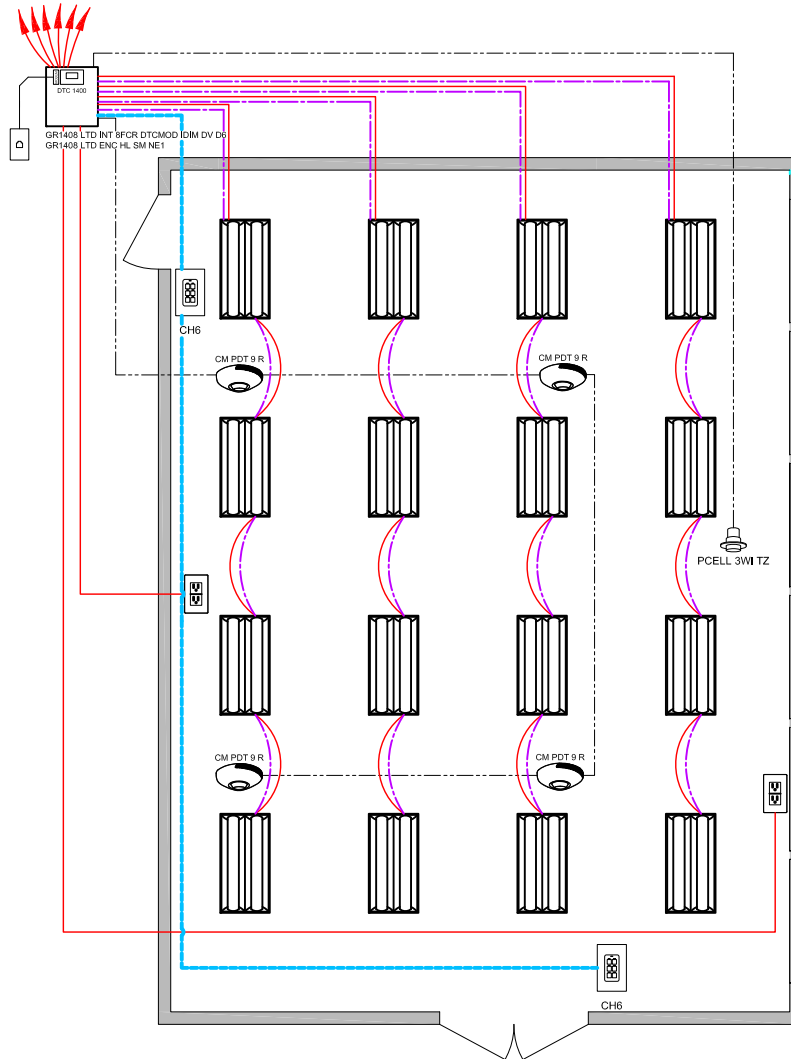

OPEN OFFICE WITH 0-10V DIMMING FIXTURES - BLUE BOX LTD SOLUTION

DIAGRAM LEGEND

 CAT-5e CABLE

 LINE VOLTAGE WIRES

 0-10VDC WIRES

 LINE FEED

 CLASS II LOW VOLTAGE

BILL OF MATERIAL

QTY	PRODUCT #	DESCRIPTION
1	GR1408 LTD INT 8FCR DTCMOD IDIM DV D6 GR1408 LTD ENC HL SM NE1	BLUE BOX LTD 8 AND ENCLOSURE. WITH (8) RELAYS, (8) 0-10V OUTPUTS, (4) PHOTOCELL INPUTS
2	CH6 BWH PWH	6 BUTTON SCENE CONTROL MASTER ON/OFF RAISE/LOWER.
4	CM PDT 9 R	DUAL TECHNOLOGY OCCUPANCY SENSOR WITH DRY CONTACT CLOSURE
1	PCELL 3WI TZ	UNIVERSAL 3 WIRE INDOOR PHOTOCELL