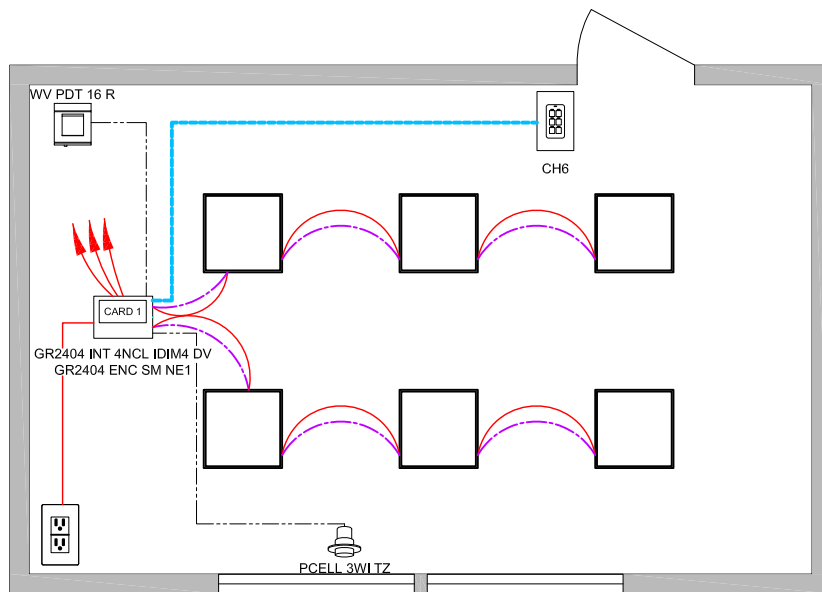

CONFERENCE ROOM WITH 0-10V DIMMING FIXTURES

DIAGRAM LEGEND	
	CAT-5e CABLE
	LINE VOLTAGE WIRES
	0-10VDC WIRES
	LINE FEED
	CLASS II LOW VOLTAGE

BILL OF MATERIAL		
QTY	PRODUCT #	DESCRIPTION
1	GR2400 DTCMOD DV SM NE1	RELAY MASTER PANEL WITH DIGITAL TIME CLOCK AND MODEM
1	GR2408 INT 8NCL IDIM4 DV GR2408 ENC SM NE1	MICROPANEL 4 AND ENCLOSURE. WITH (4) RELAYS, (4) 0-10V OUTPUTS, (4) PHOTOCELL INPUTS
1	CH6 BWH PWH	6 BUTTON SCENE CONTROL MASTER ON/OFF RAISE/LOWER.
1	WV PDT 16 R	DUAL TECHNOLOGY WIDE VIEW OCCUPANCY SENSOR WITH DRY CONTACT CLOSURE
1	PCELL 3WI TZ	UNIVERSAL 3 WIRE INDOOR PHOTOCELL