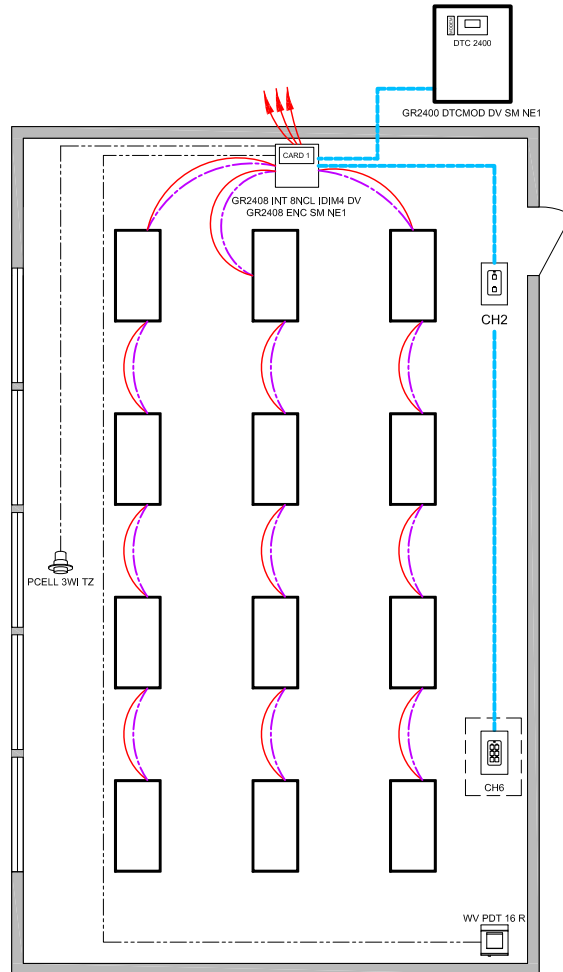

CLASSROOM WITH 0-10V DIMMING FIXTURES

BILL OF MATERIAL		
QTY	PRODUCT #	DESCRIPTION
1	GR2400 DTCMOD DV SM NE1	RELAY MASTER PANEL WITH DIGITAL TIME CLOCK AND MODEM
1	CH2 BWH PWH	ON/OFF DIGITAL SWITCH
1	WV PDT 16 R	DUAL TECHNOLOGY WIDE VIEW OCCUPANCY SENSOR WITH DRY CONTACT CLOSURE
1	GR2408 INT 8NCL IDIM4 DV / GR2408 ENC SM NE1	MICROPANEL 8 AND ENCLOSURE, WITH (8) RELAYS, (4) 0-10V OUTPUTS, (4) PHOTOCELL INPUTS
1	PCELL 3WI TZ	UNIVERSAL 3 WIRE INDOOR PHOTOCELL
OPTIONS		
1	CH6 BWH PWH	TEACHER STATION - SCENE CONTROL MASTER ON/OFF RAISE/LOWER.