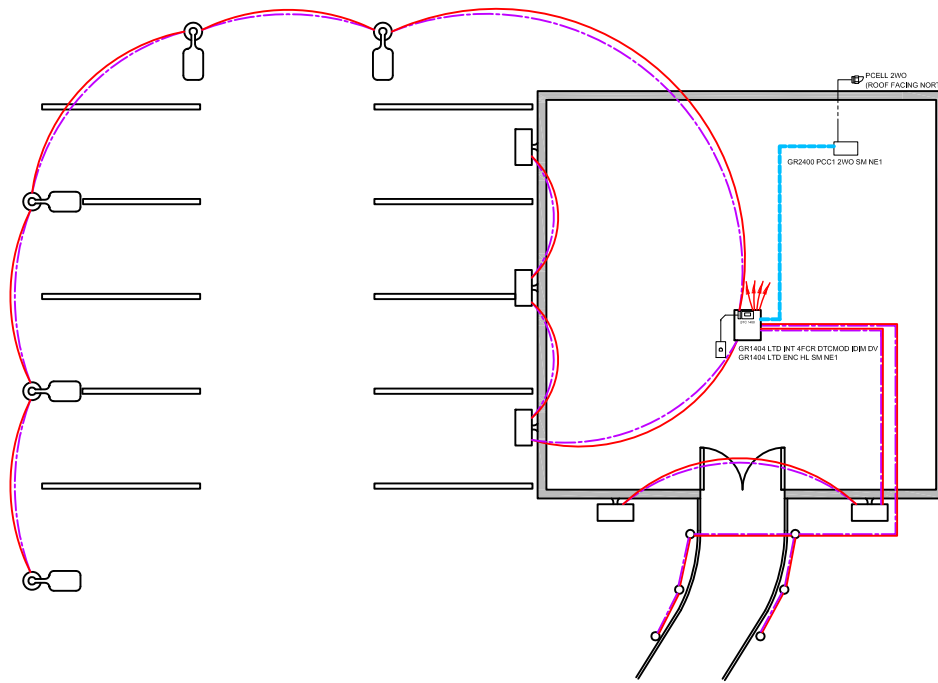

BUILDING FAÇADE - BLUE BOX LTD SOLUTION

DIAGRAM LEGEND	
	CAT-5e CABLE
	LINE VOLTAGE WIRES
	0-10VDC WIRES
	LINE FEED
	CLASS II LOW VOLTAGE

BILL OF MATERIAL		
QTY	PRODUCT #	DESCRIPTION
1	GR1404 LTD INT 4FCR DTCMOD IDIM DV GR1404 LTD ENC HL SM NE1	BLUE BOX LTD 4 AND ENCLOSURE. WITH (4) RELAYS, (4) 0-10V OUTPUTS, (4) PHOTOCELL INPUTS
1	GR2400 PCC1 2WO SM NE1	2-WIRE GLOBAL OUTDOOR PHOTOCELL WITH A CONTROL CARD AND ENCLOSURE