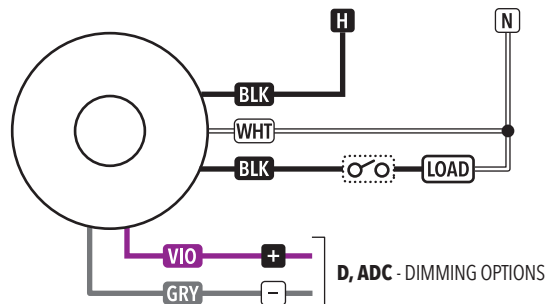

Ceiling Mount Sensors

Wiring Diagrams

LOW VOLTAGE SENSORS

LINE VOLTAGE SENSORS

LINE VOLTAGE 2-POLE SENSORS

LINE VOLTAGE 208/240 OR 480 VAC SENSORS