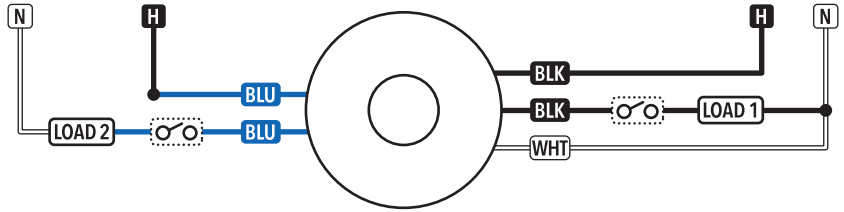

Ceiling Mount Sensors

Wiring Diagrams

LOW VOLTAGE SENSORS

LINE VOLTAGE SENSORS

LINE VOLTAGE 2-POLE SENSORS

LINE VOLTAGE 208/240 OR 480 VAC SENSORS