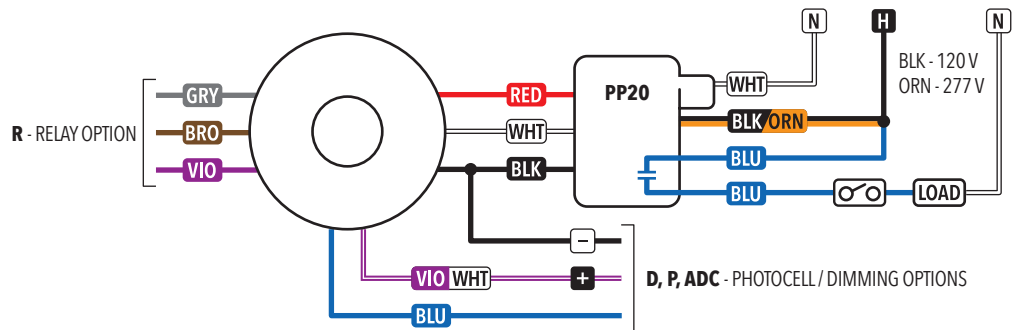

Ceiling Mount Sensors

Wiring Diagrams

LOW VOLTAGE SENSORS

LINE VOLTAGE SENSORS

LINE VOLTAGE 2-POLE SENSORS

LINE VOLTAGE 208/240 OR 480 VAC SENSORS