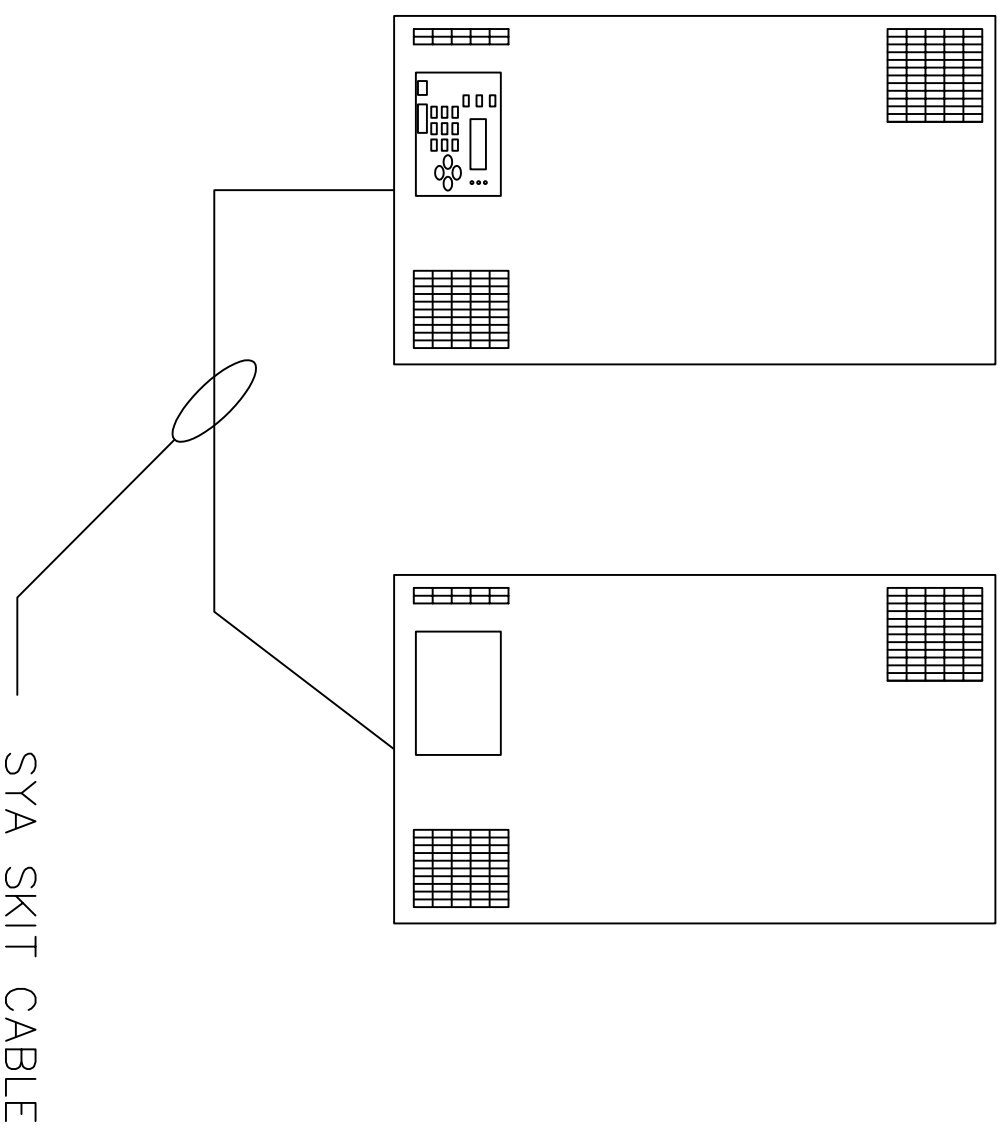

MASTER / SECONDARY NETWORK

MASTER
PANEL

SECONDARY
PANEL

MAXIMUM OF ONE SECONDARY PANEL PER
MASTER PANEL. MOUNT SECONDARY PANEL
WITHIN 18 INCHES OF MASTER PANEL.
SECONDARY PANEL MAY BE MOUNTED ABOVE
OR BELOW MASTER PANEL.

SYA SKIT CABLE