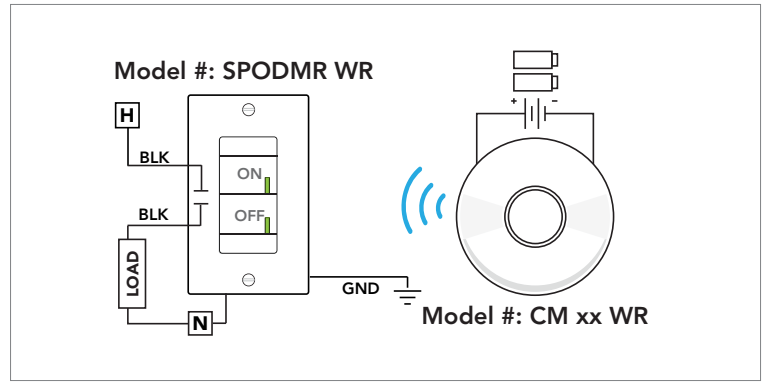

Saving energy in accordance to energy codes has never been easier.

**Wireless Ceiling  
Mount Sensor**

## How does this work?

Wireless devices have made our lives convenient. This convenience is now incorporated into our Sensor Switch wireless ceiling mount sensor.

The sensor wirelessly communicates with the compatible switch eliminating the need for wires from the sensor to the switch. The wireless compatible switch, powered by line voltage, is capable of receiving wireless signals from the wireless ceiling mount sensor to control the connected load. Incorporating wireless technology into Sensor Switch sensor makes installation quick and easy while maintaining the Sensor Switch reliable level of performance.

### Wireless Installation Diagram